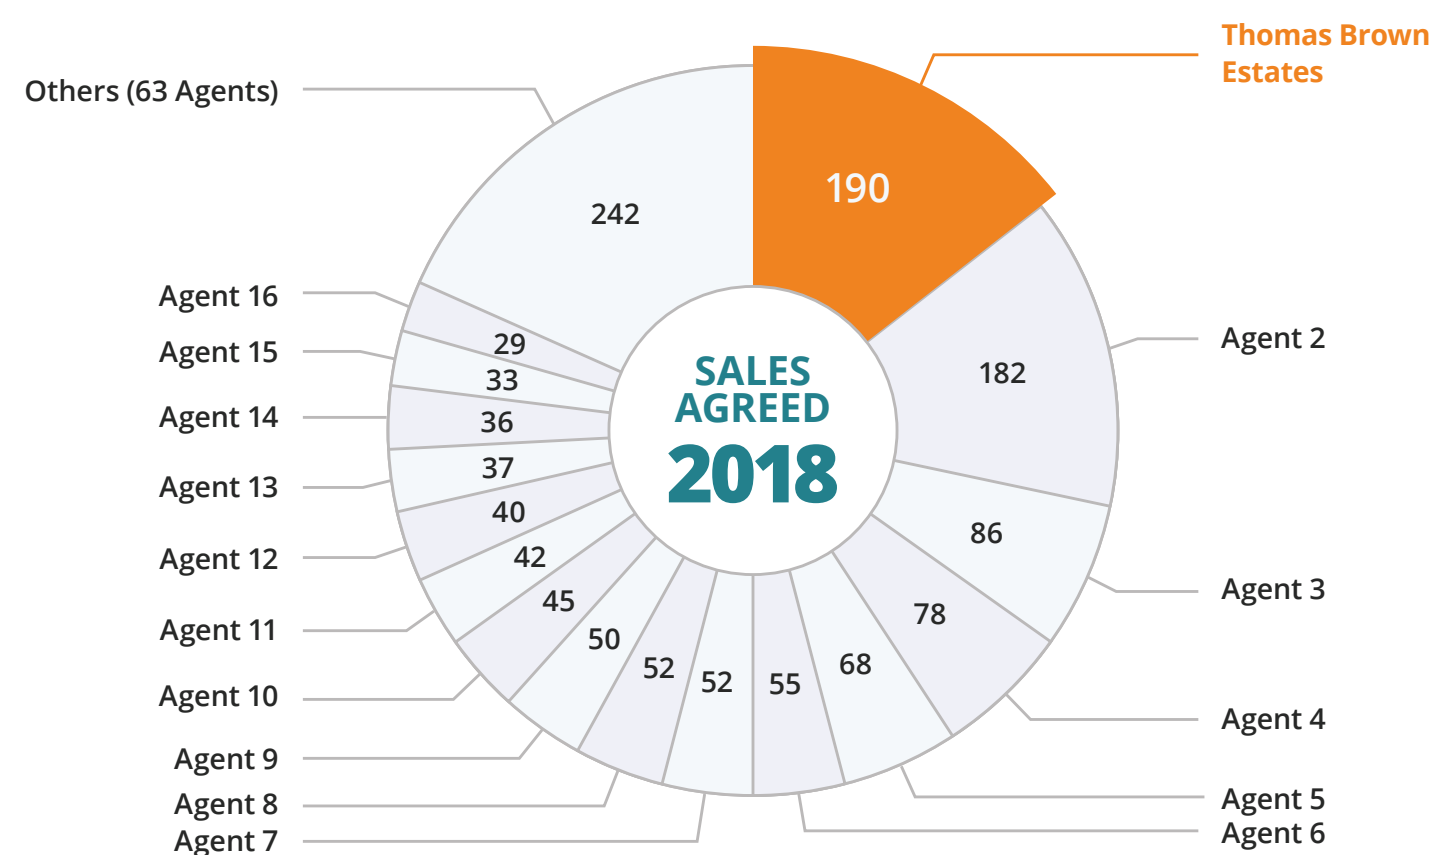

Thomas Brown Estates
Orpington

Sales agreed report
BR5 2 | BR5 1 | BR5 4 | BR5 3 | BR6 6 | BR6 9 | BR6 0 | BR6 8 | BR6 7
Please note: These are all the BR5 and BR6 postcodes

The information below is based on the following filters:
Date: 01/01/2017 - 31/12/2017

2017

Thomas Brown Estates
Orpington

Sales agreed report
BR5 2 | BR5 1 | BR5 4 | BR5 3 | BR6 6 | BR6 9 | BR6 0 | BR6 8 | BR6 7
Please note: These are all the BR5 and BR6 postcodes

The information below is based on the following filters:
Date: 01/01/2018 - 31/12/2018