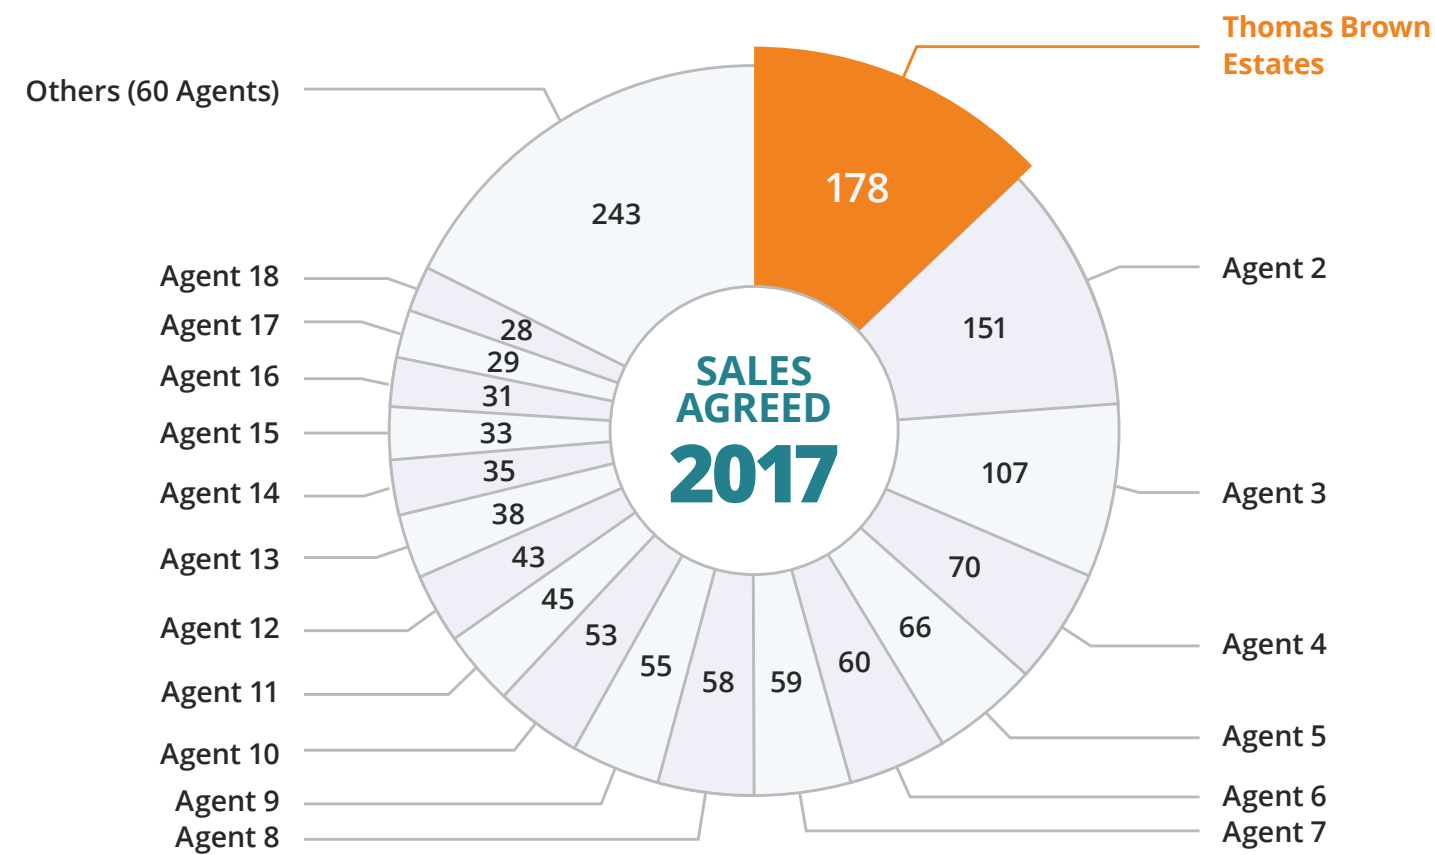

Thomas Brown Estates
Orpington

Sales agreed report
BR5 2 | BR5 1 | BR5 4 | BR5 3 | BR6 6 | BR6 9 | BR6 0 | BR6 8 | BR6 7
Please note: These are all the BR5 and BR6 postcodes

The information below is based on the following filters:
Date: 01/01/2017 - 31/12/2017

2017

Thomas Brown Estates
Orpington

Sales agreed report
BR5 2 | BR5 1 | BR5 4 | BR5 3 | BR6 6 | BR6 9 | BR6 0 | BR6 8 | BR6 7
Please note: These are all the BR5 and BR6 postcodes

The information below is based on the following filters:
Date: 01/01/2018 - 31/12/2018

2018

Thomas Brown Estates
Orpington

Sales agreed report
BR5 2 | BR5 1 | BR5 4 | BR5 3 | BR6 6 | BR6 9 | BR6 0 | BR6 8 | BR6 7
Please note: These are all the BR5 and BR6 postcodes

The information below is based on the following filters:
Date: 01/01/2019 - 31/12/2019