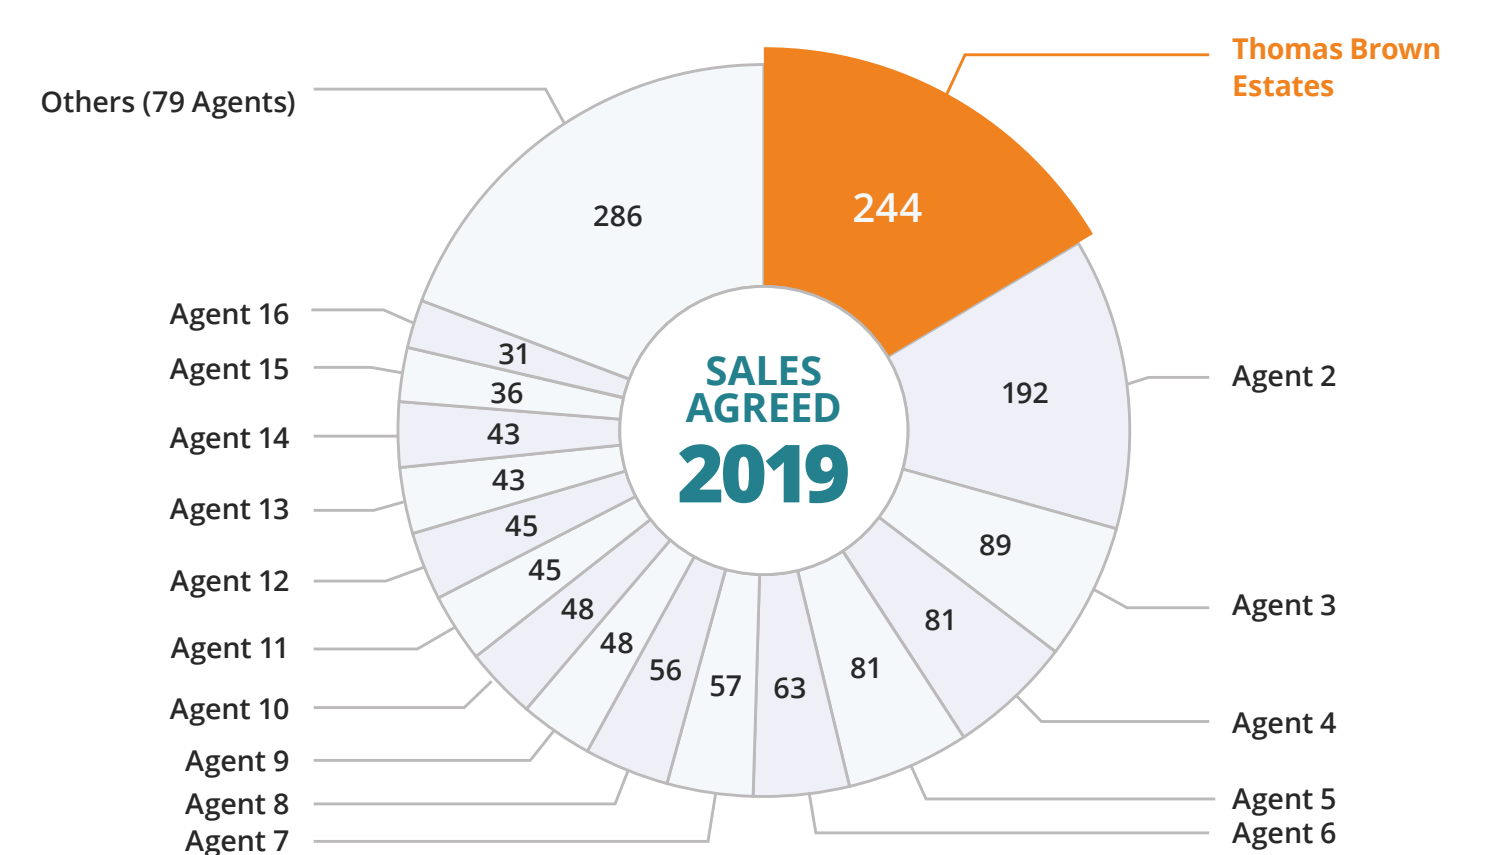

2017

Thomas Brown Estates
Orpington

Sales agreed report
BR5 2 | BR5 1 | BR5 4 | BR5 3 | BR6 6 | BR6 9 | BR6 0 | BR6 8 | BR6 7
Please note: These are all the BR5 and BR6 postcodes

The information below is based on the following filters:
Date: 01/01/2018 - 31/12/2018

2018

Thomas Brown Estates
Orpington

Sales agreed report
BR5 2 | BR5 1 | BR5 4 | BR5 3 | BR6 6 | BR6 9 | BR6 0 | BR6 8 | BR6 7
Please note: These are all the BR5 and BR6 postcodes

The information below is based on the following filters:
Date: 01/01/2019 - 31/12/2019