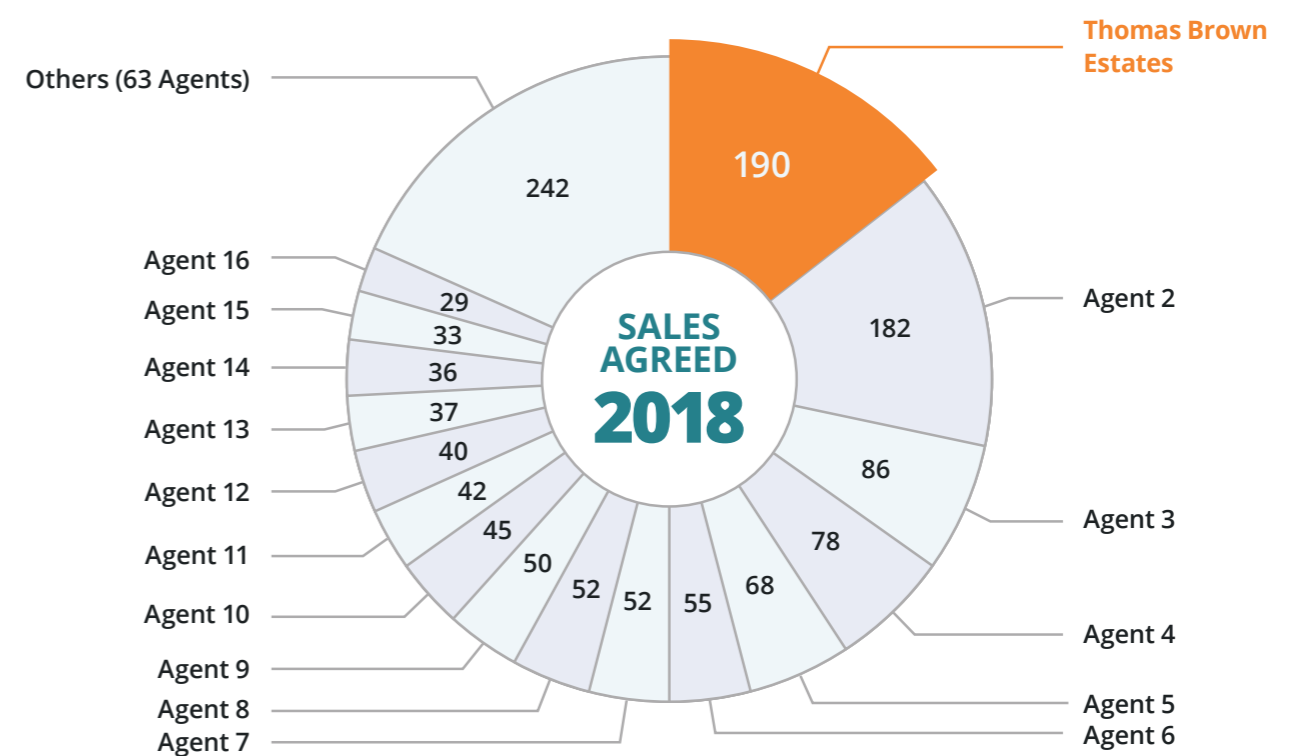

Thomas Brown Estates Orpington

Sales agreed report

BR5 2 | BR5 1 | BR5 4 | BR5 3 | BR6 6 | BR6 9 | BR6 0 | BR6 8 | BR6 7

Please note: These are all the BR5 and BR6 postcodes

The information below is based on the following filters:
Date: 01/01/2017 - 31/12/2017

1st

out of
78 Agents

Thomas Brown Estates

Orpington

285 High Street, Orpington,
BR6 0NN

Thomas Brown Estates Orpington

Sales agreed report

BR5 2 | BR5 1 | BR5 4 | BR5 3 | BR6 6 | BR6 9 | BR6 0 | BR6 8 | BR6 7

Please note: These are all the BR5 and BR6 postcodes

The information below is based on the following filters:
Date: 01/01/2018 - 31/12/2018

1st

out of
79 Agents

Thomas Brown Estates

Orpington

285 High Street, Orpington,
BR6 0NN