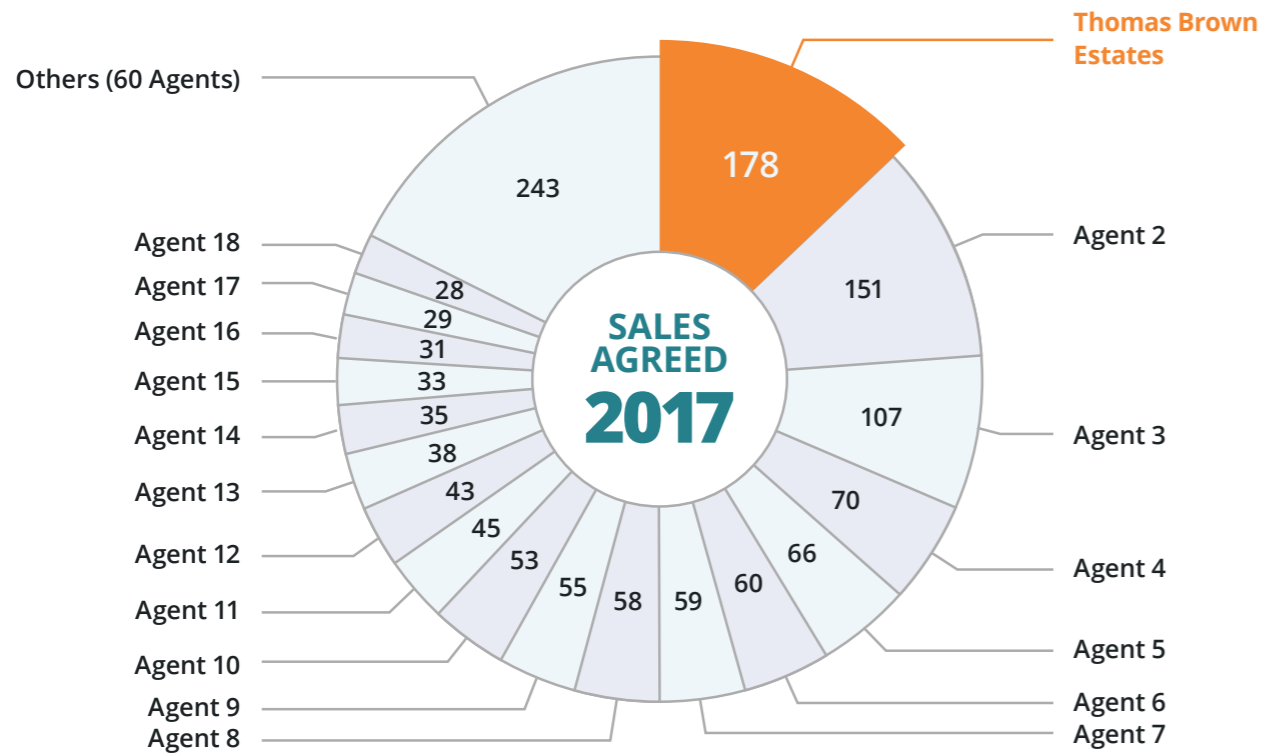

Thomas Brown Estates Orpington

Sales agreed report

BR5 2 | BR5 1 | BR5 4 | BR5 3 | BR6 6 | BR6 9 | BR6 0 | BR6 8 | BR6 7

Please note: These are all the BR5 and BR6 postcodes

The information below is based on the following filters:
Date: 01/01/2017 - 31/12/2017

1st

out of
78 Agents

Thomas Brown Estates

Orpington

285 High Street, Orpington,
BR6 0NN

Thomas Brown Estates Orpington

Sales agreed report

BR5 2 | BR5 1 | BR5 4 | BR5 3 | BR6 6 | BR6 9 | BR6 0 | BR6 8 | BR6 7

Please note: These are all the BR5 and BR6 postcodes

The information below is based on the following filters:
Date: 01/01/2018 - 31/12/2018

1st

out of
79 Agents

Thomas Brown Estates

Orpington

285 High Street, Orpington,
BR6 0NN