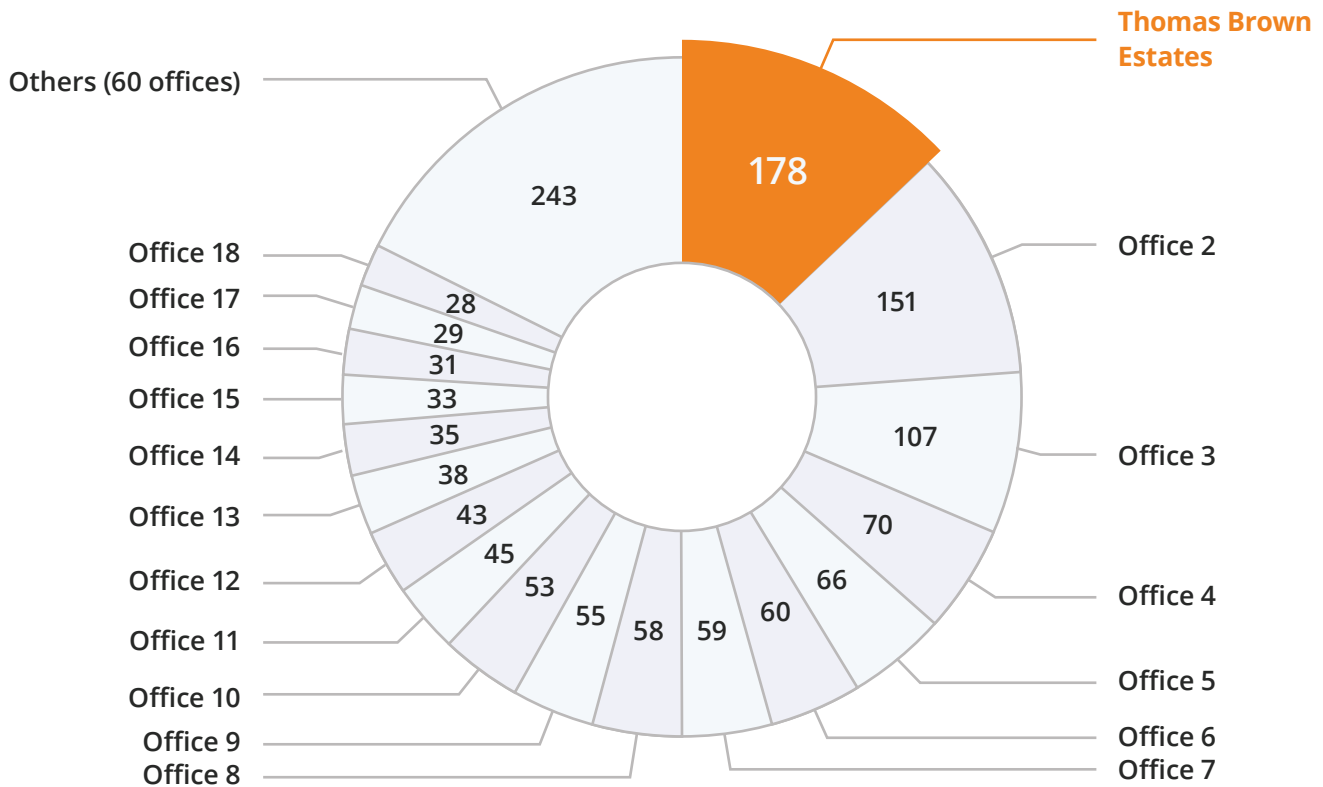

Thomas Brown Estates Orpington

Sales agreed report

BR5 2 | BR5 1 | BR5 4 | BR5 3 | BR6 6 | BR6 9 | BR6 0 | BR6 8 | BR6 7

The information below is based on the following filters:

Date: 01/01/2017 - 31/12/2017

1st

out of
78 offices

**Thomas Brown
Estates**

Orpington

285 High Street, Orpington,
BR6 0NN

Insights brought to you by